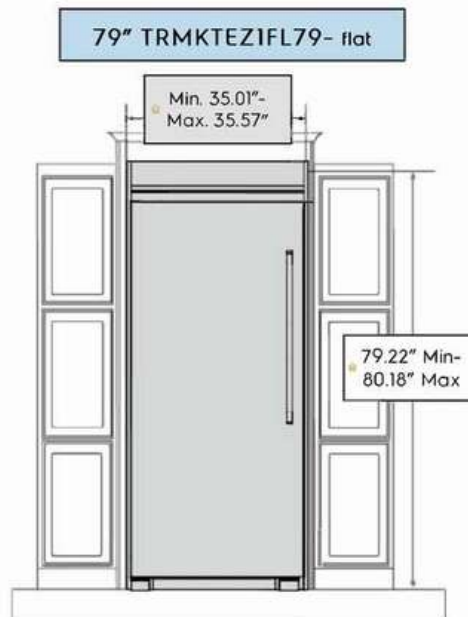

Number of Fixed Shelves 1

Number of Pull Out Shelves 1

Number of Crispers 2

Dimensions and Volume

Height With Hinge 72 1/2"

Height Without Hinge 71 1/2"

Width of Cabinet 32 7/8"

Depth With Door 27"

Depth With Door 90° Open 58 1/4"

Fresh Food Capacity 18.9 Cu. Ft.

Total Capacity 18.9 Cu. Ft.

General Specifications

Annual Energy 218 kWh

Condenser Type Dynamic

Cooling System Single Evaporator

Leveling Legs Yes

Prop 65 Label Yes

Refrigerant Type R-600A

Warranty - Labor 2 Years

Warranty - Parts 2 Years

Safety Certifications and Approvals

CSA Listed Yes

Installation Diagram

Recommended cutout size for kitchen cabinets:
 Height: 75" +/- 0.06"
 Width: 66.25" +/- 0.032"
 Depth: 25.25" minimum

Recommended cutout size for kitchen cabinets:
 Height: 79" +/- 0.06"
 Width: 66.25" +/- 0.032"
 Depth: 25.25" minimum

Recommended cutout size for kitchen cabinets:
 Height: 79" +/- 0.06"
 Width: 66.25" +/- 0.032"
 Depth: 25.25" minimum