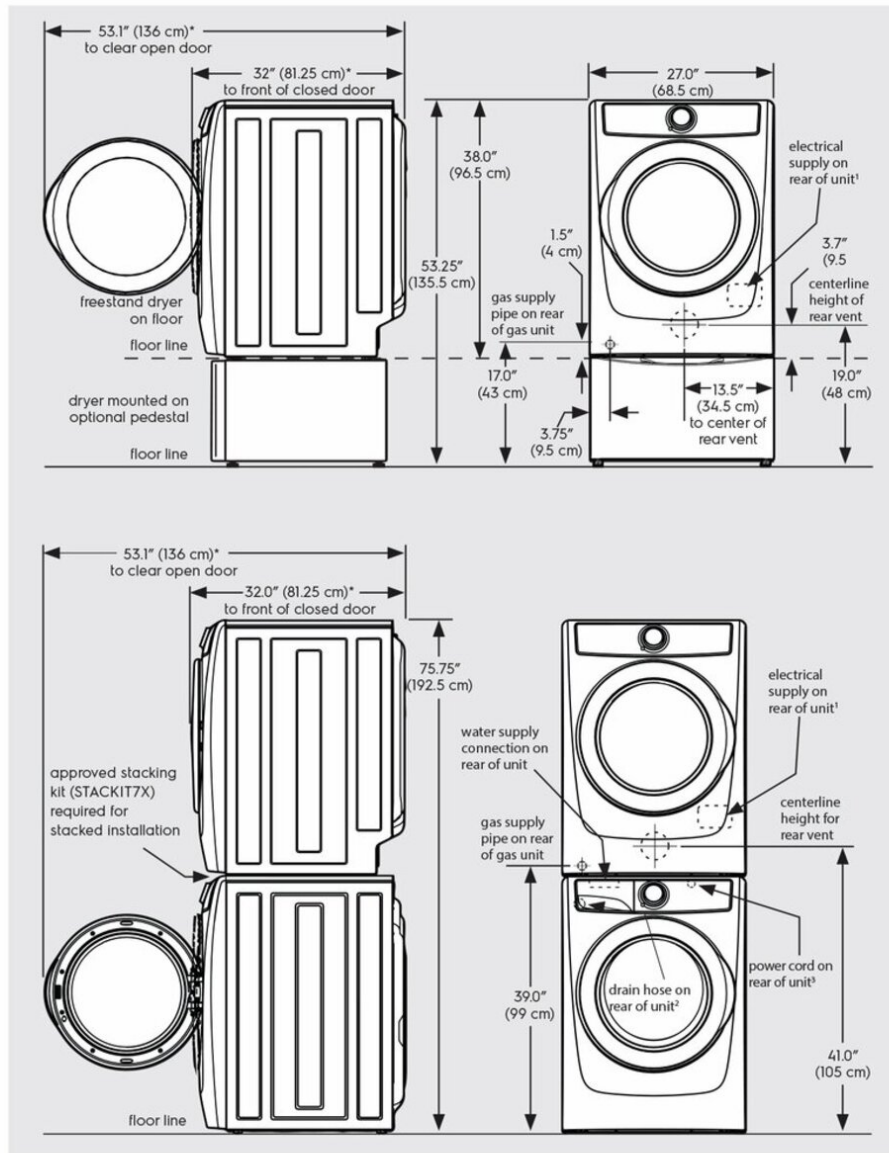

Dimensions and Volume

Height	38"
Width	27"
Depth	32"
Dryer Drum Capacity	8 Cu. Ft.
Dry Linen Capacity Tested Amount	11.5 kg

Energy Data

Combined Energy Factor (CEF)	3.48
kWh/cycle	2.5 kWh
kWh/year	710 kWh

* Connection of water inlet hose on steam dryer adds 3/4 in. (2 cm) to installation depth.

¹ Power supply cord length on gas dryer or electric Canadian dryer approximately 60 inches (152.5 cm).

² Drain hose length on washer approximately 59 inches (150 cm).