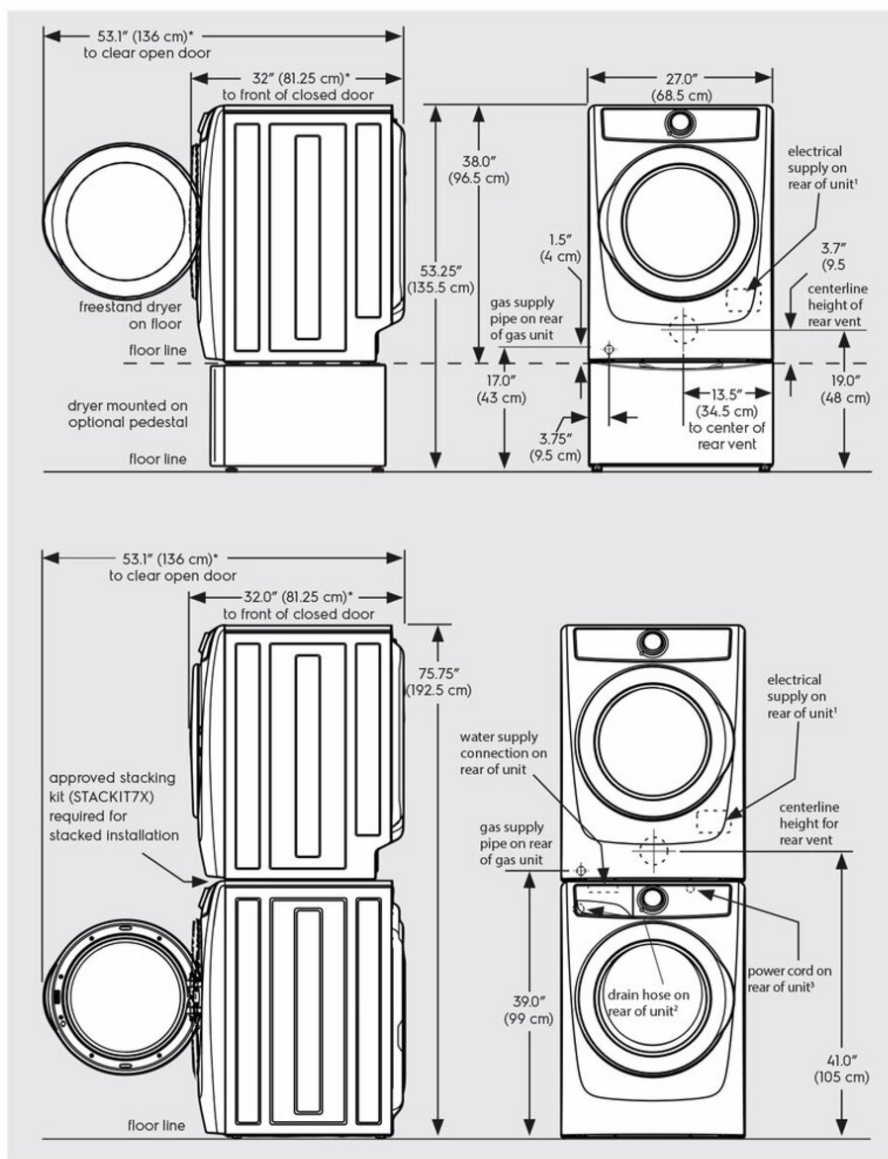

**Dryer dimensions**

\* Connection of water inlet hose on steam dryer adds 3/4 in. (2 cm) to installation depth.

<sup>1</sup> Power supply cord length on gas dryer or electric Canadian dryer approximately 60 inches (152.5 cm).