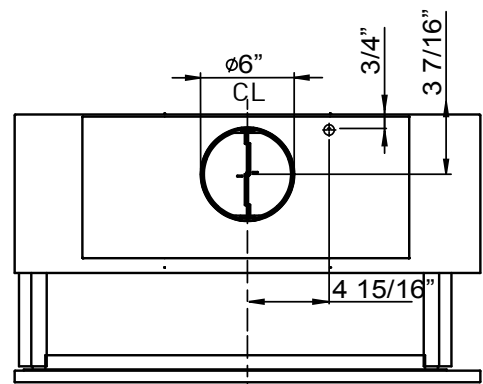

*adjustable rear filler panel

SIDE

TOP