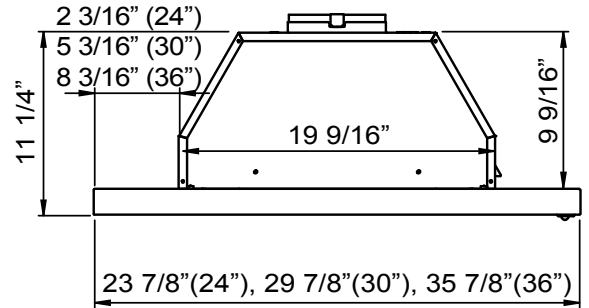

*adjustable rear filler panel