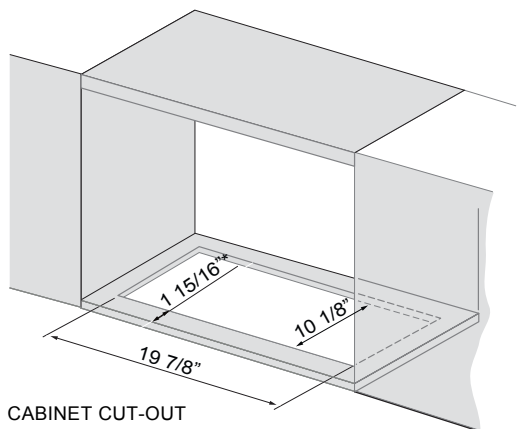

## MOUNTING HEIGHT RANGE\*\*

Electrical Cooktop	20" - 32"	20" - 32"	20" - 32"	20" - 32"	20" - 32"	20" - 32"
Gas Cooktop	24" - 32"	24" - 32"	24" - 32"	24" - 32"	24" - 32"	24" - 32"

\*Refers to handle color. Body is painted gray.

\*\*Mounting height refers to distance between top of a 36" tall cooking surface and bottom of hood.

CABINET CUT-OUT

\*Measured from front of doors in a frameless cabinet or front of cabinet bottom in a framed cabinet.