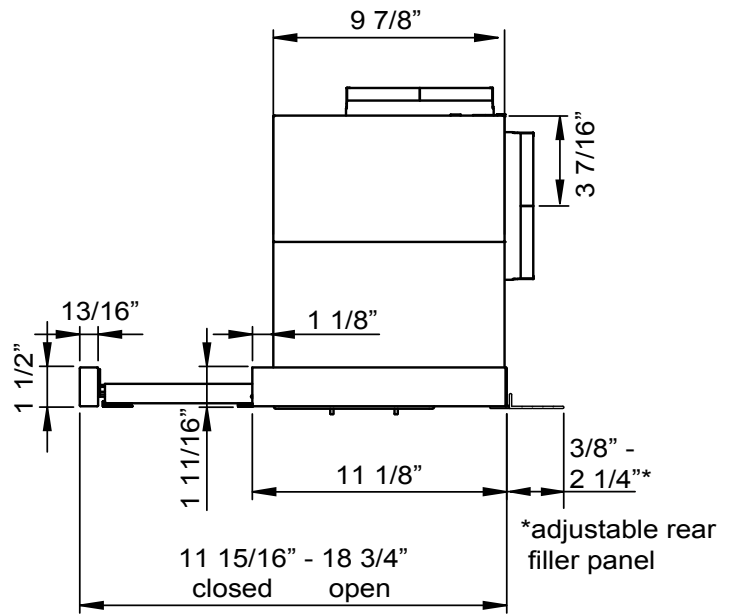

FRONT

*adjustable rear filler panel