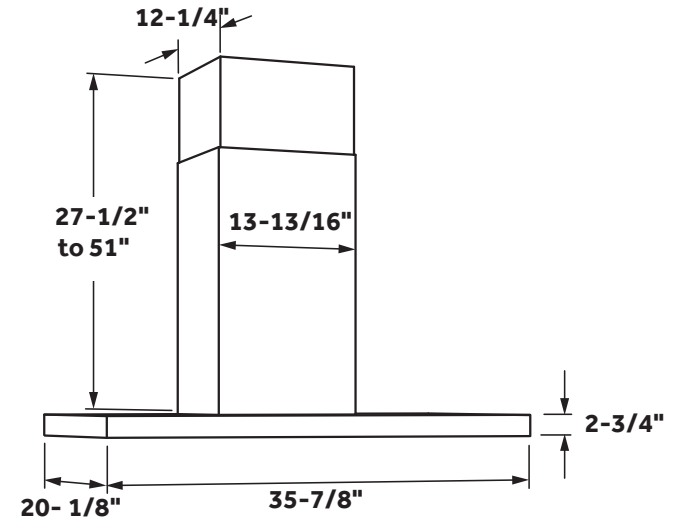

UVW9361SL/BL

36" WiFi Enabled Designer Wall Mount Hood w/Perimeter Venting

DIMENSIONS AND INSTALLATION INFORMATION (IN INCHES)

INSTALLATION INFORMATION:

Before installing, consult Use & Care/installation instructions packed with product for current dimensional data.

OPTIONAL ACCESSORIES

UX12DC9SLSS/BLTS – 12(ft.) Ceiling Duct Cover Kit

Max ceiling height installation with kit – 12'-0" (36" hood spacing)

UX14DC9SLSS/BLTS – 14(ft.) Ceiling Duct Cover Kit

Max ceiling height installation with kit – 14'-0"

JXHC1 – Power Cord Kit

AMP RATING	
120V	TBD

36" models require a 36"-wide opening
 *The supplied duct cover fits 7'-7" to 10'-6" ceiling heights
 (12' ceiling height with optional high ceiling kit UX12DC9SLSS/UX12DCBLTS)
 (14' ceiling height with optional high ceiling kit UX14DC9SLSS/UX14DC9BLTS)