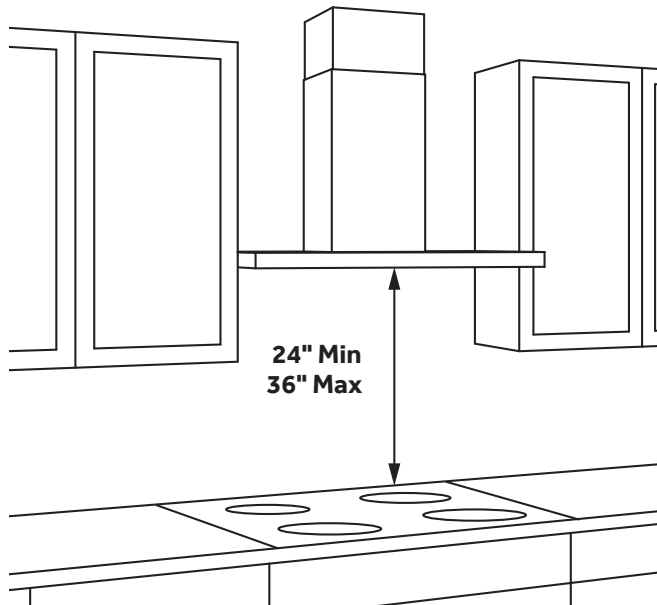

OPTIONAL ACCESSORIES

UX12DC9SLSS/BLTS – 12(ft.) Ceiling Duct Cover Kit

Max ceiling height installation with kit – 12'-0" (36" hood spacing)

UX14DC9SLSS/BLTS – 14(ft.) Ceiling Duct Cover Kit

Max ceiling height installation with kit – 14'-0"

JXHC1 – Power Cord Kit

AMP RATING	
120V	TBD

36" models require a 36"-wide opening
 *The supplied duct cover fits 7'-7" to 10'-6" ceiling heights
 (12' ceiling height with optional high ceiling kit UX12DC9SLSS/UX12DCBLTS)
 (14' ceiling height with optional high ceiling kit UX14DC9SLSS/UX14DC9BLTS)