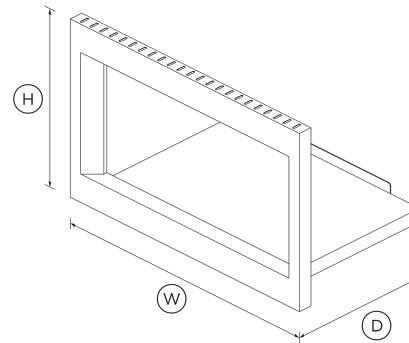

# 24" Series 5 Contemporary Microwave Trim Kit Accessory

Series 5 | Contemporary

This microwave trim kit integrates our 24" traditional microwave into your surrounding cabinetry.

- Pairs with our Traditional Microwave (MO-24SS-3Y)

## DIMENSIONS

Height	18 7/8 "
Width	29 11/16 "
Depth	1 1/2 "

### Product Dimensions

Depth	1 1/2 "
Height	18 7/8 "
Width	29 11/16 "

SKU	70866
-----	-------

The product dimensions and specifications in this page apply to the specific product and model. Under our policy of continuous improvement, these dimensions and specifications may change at any time. You should therefore check with Fisher & Paykel's Customer Care Centre to ensure this page correctly describes the model currently available. © Fisher & Paykel Appliances Ltd 2020