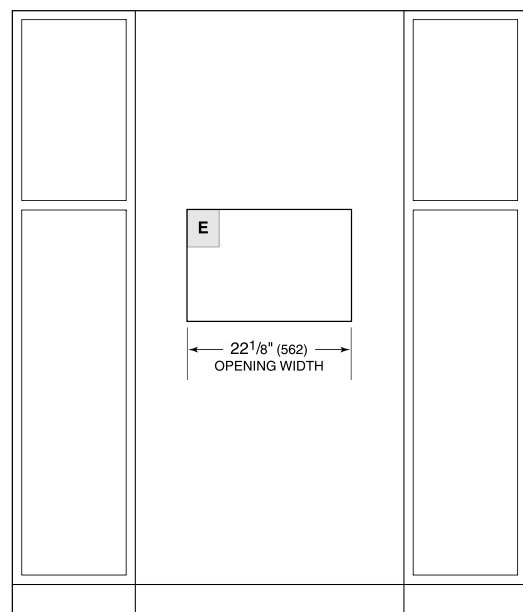

Fits a 9x13 pan and up to a 7" tall glass or dish for additional cooking flexibility

Install into surrounding cabinetry to coordinate with other Wolf built-in ovens and warming drawers

Installs can be lowered due to control panel lock providing extra safety

ACCESSORIES

Flush Inset Vent

Accessories available through an authorized dealer.

For local dealer information, visit subzero-wolf.com/locator.

PRODUCT SPECIFICATIONS

Model	MD24TE/S
Dimensions	23 7/8"W x 15 1/8"H x 21 7/8"D
Capacity	1.2 cu. ft.
Weight	99 lbs
Electrical Supply	120 VAC, 60 Hz
Electrical Service	15 amp dedicated circuit
Power Cord Length	4 Feet
Receptacle	3-prong grounding-type

ELECTRICAL

NOTE: Dimensions in parenthesis are in millimeters unless otherwise specified

DIMENSIONS

STANDARD INSTALLATION

TOP VIEW

SIDE VIEW

FRONT VIEW