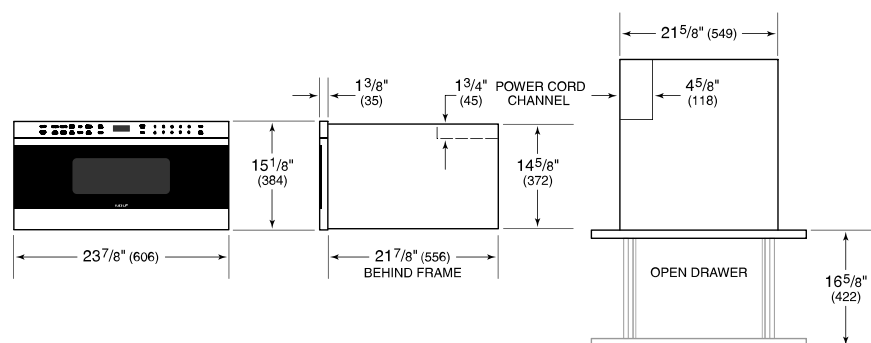

Fits a 9x13 pan and up to a 7" tall glass or dish for additional cooking flexibility

Install into surrounding cabinetry to coordinate with other Wolf built-in ovens and warming drawers

Installs can be lowered due to control panel lock providing extra safety

ACCESSORIES

Flush Inset Vent

Accessories available through an authorized dealer.

For local dealer information, visit subzero-wolf.com/locator.

PRODUCT SPECIFICATIONS

Model	MD24TE/S
Dimensions	23 7/8"W x 15 1/8"H x 21 7/8"D
Capacity	1.2 cu. ft.
Weight	99 lbs
Electrical Supply	120 VAC, 60 Hz
Electrical Service	15 amp dedicated circuit
Power Cord Length	4 Feet
Receptacle	3-prong grounding-type

ELECTRICAL

NOTE: Dimensions in parenthesis are in millimeters unless otherwise specified

DIMENSIONS

FLUSH INSTALLATION

SIDE VIEW

FRONT VIEW

*Will be visible and should be finished to match cabinetry.
 **Dimension provides minimum reveals.