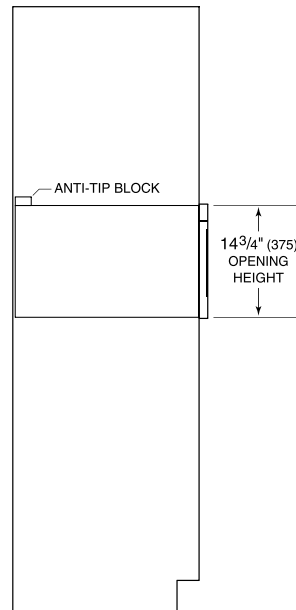

Fits a 9x13 pan and up to a 7" tall glass or dish for additional cooking flexibility

Install into surrounding cabinetry to coordinate with other Wolf built-in ovens and warming drawers

Installs can be lowered due to control panel lock providing extra safety

Model	MD30TE/S
Dimensions	29 7/8"W x 15 1/8"H x 21 7/8"D
Capacity	1.2 cu. ft.
Weight	96 lbs
Electrical Supply	120 VAC, 60 Hz
Electrical Service	15 amp dedicated circuit
Power Cord Length	4 Feet
Receptacle	3-prong grounding-type

**ELECTRICAL**

**NOTE:** Dimensions in parenthesis are in millimeters unless otherwise specified

**DIMENSIONS**

**STANDARD INSTALLATION**

TOP VIEW

SIDE VIEW

FRONT VIEW