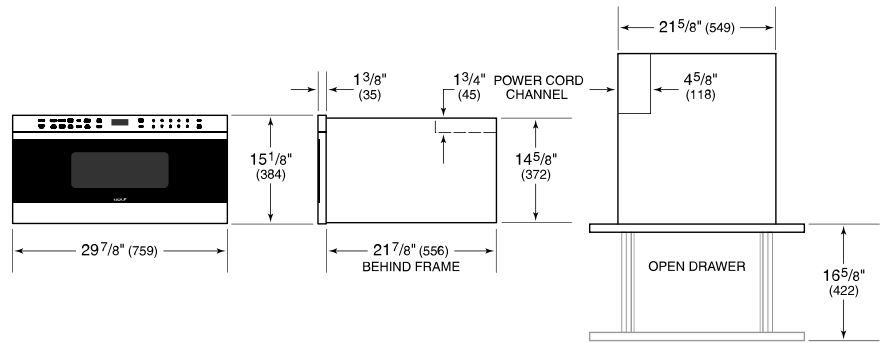

Fits a 9x13 pan and up to a 7" tall glass or dish for additional cooking flexibility

Install into surrounding cabinetry to coordinate with other Wolf built-in ovens and warming drawers

Installs can be lowered due to control panel lock providing extra safety

Model	MD30TE/S
Dimensions	29 7/8"W x 15 1/8"H x 21 7/8"D
Capacity	1.2 cu. ft.
Weight	96 lbs
Electrical Supply	120 VAC, 60 Hz
Electrical Service	15 amp dedicated circuit
Power Cord Length	4 Feet
Receptacle	3-prong grounding-type

**ELECTRICAL**

**NOTE:** Dimensions in parenthesis are in millimeters unless otherwise specified

**DIMENSIONS**

**STANDARD INSTALLATION**

TOP VIEW

SIDE VIEW

FRONT VIEW