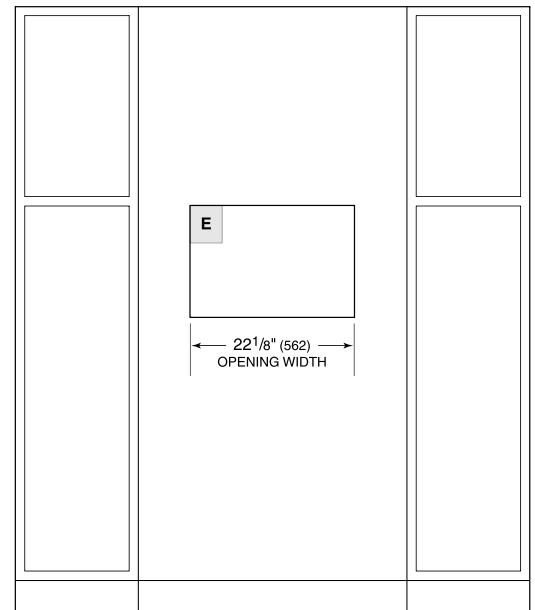

Fits a 9x13 pan and up to a 7" tall glass or dish for additional cooking flexibility

Install into surrounding cabinetry to coordinate with other Wolf built-in ovens and warming drawers

Installs can be lowered due to control panel lock providing extra safety

Model	MD30TE/S
Dimensions	29 7/8"W x 15 1/8"H x 21 7/8"D
Capacity	1.2 cu. ft.
Weight	96 lbs
Electrical Supply	120 VAC, 60 Hz
Electrical Service	15 amp dedicated circuit
Power Cord Length	4 Feet
Receptacle	3-prong grounding-type

**ELECTRICAL**

**NOTE:** Dimensions in parenthesis are in millimeters unless otherwise specified

**DIMENSIONS**

**STANDARD INSTALLATION**

TOP VIEW

SIDE VIEW

FRONT VIEW