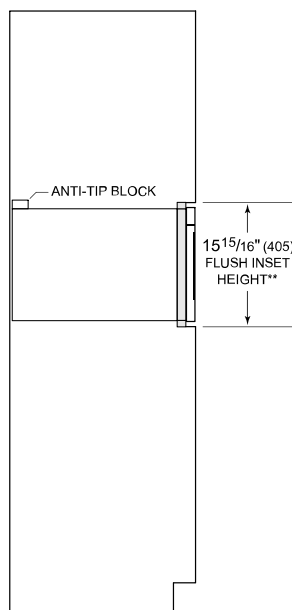

Fits a 9x13 pan and up to a 7" tall glass or dish for additional cooking flexibility

Install into surrounding cabinetry to coordinate with other Wolf built-in ovens and warming drawers

Installs can be lowered due to control panel lock providing extra safety

ACCESSORIES

Flush Inset Vent

Accessories available through an authorized dealer.

For local dealer information, visit subzero-wolf.com/locator.

PRODUCT SPECIFICATIONS

Model	MD30TE/S
Dimensions	29 7/8"W x 15 1/8"H x 21 7/8"D
Capacity	1.2 cu. ft.
Weight	96 lbs
Electrical Supply	120 VAC, 60 Hz
Electrical Service	15 amp dedicated circuit
Power Cord Length	4 Feet
Receptacle	3-prong grounding-type

ELECTRICAL

NOTE: Dimensions in parenthesis are in millimeters unless otherwise specified

DIMENSIONS

FLUSH INSTALLATION

SIDE VIEW

FRONT VIEW

*Will be visible and should be finished to match cabinetry.
 **Dimension provides minimum reveals.