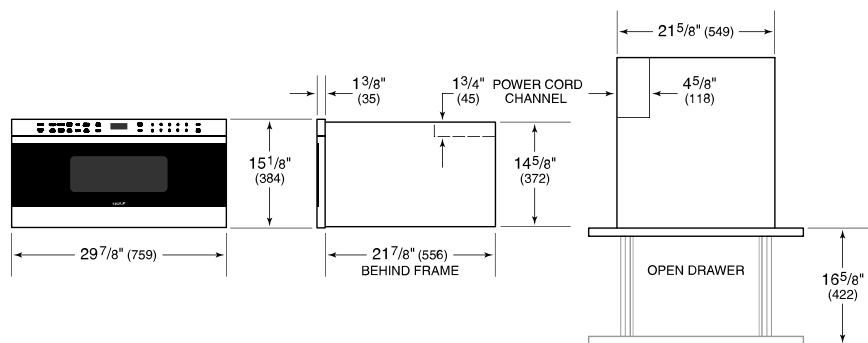

Fits a 9x13 pan and up to a 7" tall glass or dish for additional cooking flexibility

Install into surrounding cabinetry to coordinate with other Wolf built-in ovens and warming drawers

Installs can be lowered due to control panel lock providing extra safety

ACCESSORIES

Flush Inset Vent

Accessories available through an authorized dealer.

For local dealer information, visit subzero-wolf.com/locator.

PRODUCT SPECIFICATIONS

Model	MD30TE/S
Dimensions	29 7/8"W x 15 1/8"H x 21 7/8"D
Capacity	1.2 cu. ft.
Weight	96 lbs
Electrical Supply	120 VAC, 60 Hz
Electrical Service	15 amp dedicated circuit
Power Cord Length	4 Feet
Receptacle	3-prong grounding-type

ELECTRICAL

NOTE: Dimensions in parenthesis are in millimeters unless otherwise specified

DIMENSIONS

FLUSH INSTALLATION

SIDE VIEW

FRONT VIEW

*Will be visible and should be finished to match cabinetry.
 **Dimension provides minimum reveals.