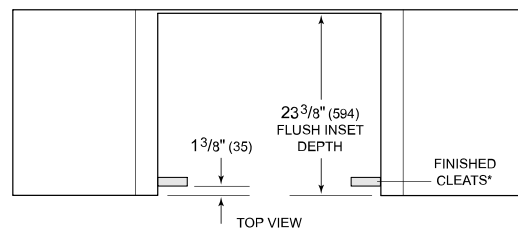

Fits a 9x13 pan and up to a 7" tall glass or dish for additional cooking flexibility

Install into surrounding cabinetry to coordinate with other Wolf built-in ovens and warming drawers

Installs can be lowered due to control panel lock providing extra safety

ACCESSORIES

Flush Inset Vent

Accessories available through an authorized dealer.

For local dealer information, visit subzero-wolf.com/locator.

PRODUCT SPECIFICATIONS

Model	MD30TE/S
Dimensions	29 7/8"W x 15 1/8"H x 21 7/8"D
Capacity	1.2 cu. ft.
Weight	96 lbs
Electrical Supply	120 VAC, 60 Hz
Electrical Service	15 amp dedicated circuit
Power Cord Length	4 Feet
Receptacle	3-prong grounding-type

ELECTRICAL

NOTE: Dimensions in parenthesis are in millimeters unless otherwise specified

DIMENSIONS

FLUSH INSTALLATION

SIDE VIEW

FRONT VIEW

*Will be visible and should be finished to match cabinetry.
 **Dimension provides minimum reveals.