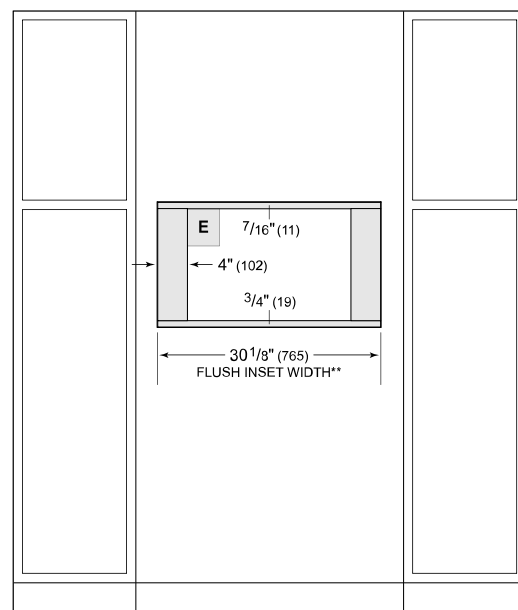

Fits a 9x13 pan and up to a 7" tall glass or dish for additional cooking flexibility

Install into surrounding cabinetry to coordinate with other Wolf built-in ovens and warming drawers

Installs can be lowered due to control panel lock providing extra safety

ACCESSORIES

Flush Inset Vent

Accessories available through an authorized dealer.

For local dealer information, visit subzero-wolf.com/locator.

PRODUCT SPECIFICATIONS

Model	MD30TE/S
Dimensions	29 7/8"W x 15 1/8"H x 21 7/8"D
Capacity	1.2 cu. ft.
Weight	96 lbs
Electrical Supply	120 VAC, 60 Hz
Electrical Service	15 amp dedicated circuit
Power Cord Length	4 Feet
Receptacle	3-prong grounding-type

ELECTRICAL

NOTE: Dimensions in parenthesis are in millimeters unless otherwise specified

DIMENSIONS

FLUSH INSTALLATION

SIDE VIEW

FRONT VIEW

*Will be visible and should be finished to match cabinetry.
 **Dimension provides minimum reveals.