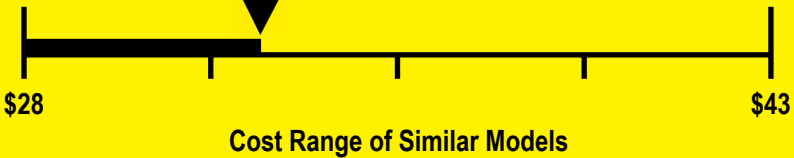

U.S. Government

Federal law prohibits removal of this label before consumer purchase.

ENERGYGUIDE

Dishwasher
Capacity: Standard

Felix Storch, Inc.
Model DW185SSADA

Estimated Yearly Energy Cost (when used with an electric water heater)

\$32

234 kWh

Estimated Yearly Electricity Use

\$23

Estimated Yearly Operating Cost
(when used with a natural gas water heater)

Your cost will depend on your utility rates and use.

- Cost range based only on standard capacity models.
- Estimated energy cost based on four wash loads a week and a national average electricity cost of 14 cents per kWh and natural gas cost of \$1.21 per therm.
- For more information, visit www.ftc.gov/energy.