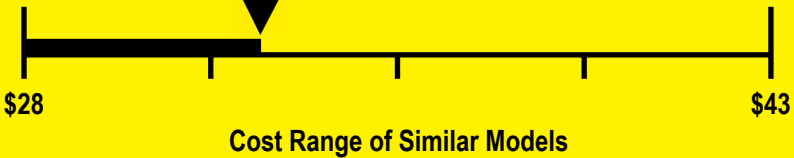

U.S. Government

Federal law prohibits removal of this label before consumer purchase.

ENERGYGUIDE

Dishwasher
Capacity: Standard

Felix Storch, Inc.
Model DW243BADA

Estimated Yearly Energy Cost (when used with an electric water heater)

\$32

234 kWh

Estimated Yearly Electricity Use

\$23

Estimated Yearly Operating Cost
(when used with a natural gas water heater)

Your cost will depend on your utility rates and use.

- Cost range based only on standard capacity models.
- Estimated energy cost based on four wash loads a week and a national average electricity cost of 14 cents per kWh and natural gas cost of \$1.21 per therm.
- For more information, visit www.ftc.gov/energy.