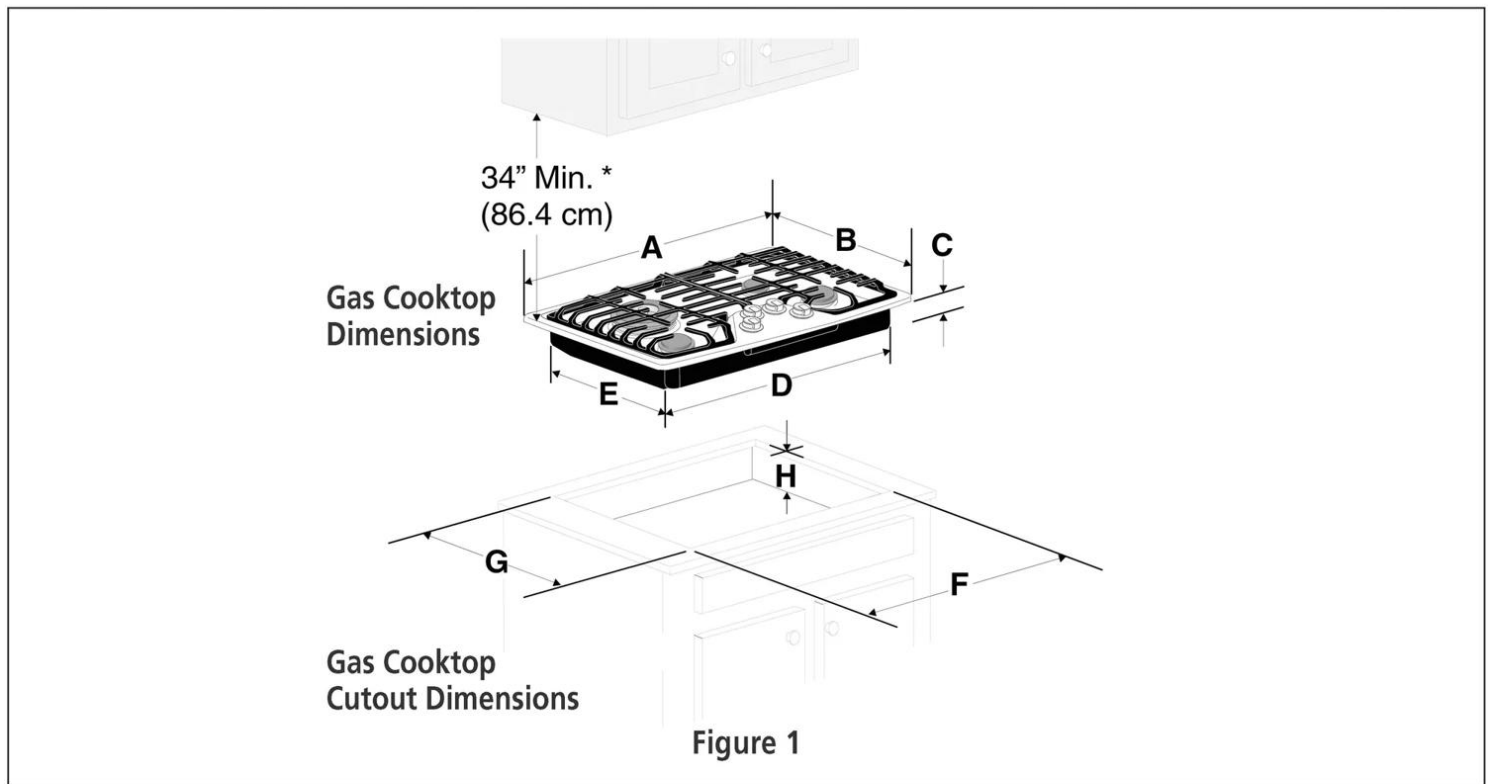

**Dimensions and Volume**

Height	2 7/16"
Width	30"
Depth	21"
Cutout Height	7 1/2"
Minimum Cutout Width	27 1/4"
Minimum Cutout Depth	19"
Maximum Cutout Width	29 5/16"
Maximum Cutout Depth	20"

**Installation**

Gas Supply Connection Location	Top Right
Installed Over a Wall Oven	Yes
LP Conversion Kit Included	Yes
Power Cord Included	Yes
Power Supply Connection Location	Top Right

**Certifications and Approvals**

## Installation Diagram

PRODUCT DIMENSIONS					
MODEL	A. WIDTH	B. DEPTH	C. HEIGHT	D. BOX WIDTH	E. BOX DEPTH
30" Gas Cooktop	30" (76.2 cm)	21" (53.3 cm)	2 7/16" (6.2 cm)	27" (68.6 cm)	18 7/8" (47.9 cm)
36" Gas Cooktop	36" (91.4 cm)	21" (53.3 cm)	2 7/16" (6.2 cm)	33 5/8" (85.4 cm)	18 7/8" (47.9 cm)

CUTOUT DIMENSIONS					H. HEIGHT BELOW COOKTOP
MODEL	F. WIDTH		G. DEPTH		
	MINIMUM	MAXIMUM	MINIMUM	MAXIMUM	
30" Gas Cooktop	27 1/4 (69.2 cm)	29 5/16" (74.3 cm)	19" (48.3 cm)	20" (50.8 cm)	7.5" (19.0 cm)
36" Gas Cooktop	33 7/8" (86.0 cm)	35 5/8" (90.3 cm)	19" (48.3 cm)	20" (50.8 cm)	7.5" (19.0 cm)