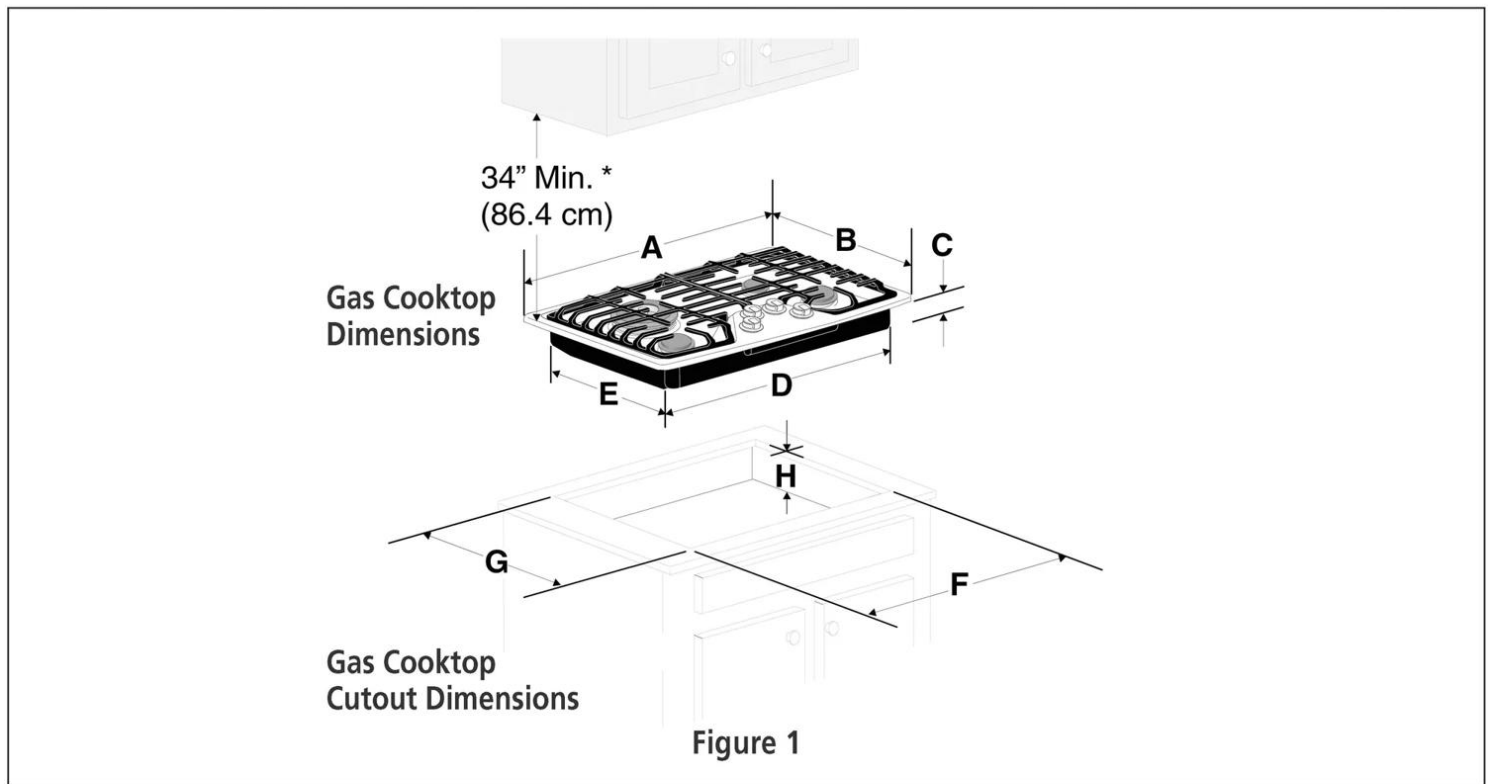

Dimensions and Volume

Height	2 7/16"
Width	30"
Depth	21"
Cutout Height	7 1/2"
Minimum Cutout Width	27 1/4"
Minimum Cutout Depth	19"
Maximum Cutout Width	29 5/16"
Maximum Cutout Depth	20"

Installation

Gas Supply Connection Location	Top Right
Installed Over a Wall Oven	Yes
LP Conversion Kit Included	Yes
Power Cord Included	Yes
Power Supply Connection Location	Top Right

PRODUCT DIMENSIONS					
MODEL	A. WIDTH	B. DEPTH	C. HEIGHT	D. BOX WIDTH	E. BOX DEPTH
30" Gas Cooktop	30" (76.2 cm)	21" (53.3 cm)	2 7/16" (6.2 cm)	27" (68.6 cm)	18 7/8" (47.9 cm)
36" Gas Cooktop	36" (91.4 cm)	21" (53.3 cm)	2 7/16" (6.2 cm)	33 5/8" (85.4 cm)	18 7/8" (47.9 cm)

CUTOUT DIMENSIONS					H. HEIGHT BELOW COOKTOP
MODEL	F. WIDTH		G. DEPTH		
	MINIMUM	MAXIMUM	MINIMUM	MAXIMUM	
30" Gas Cooktop	27 1/4 (69.2 cm)	29 5/16" (74.3 cm)	19" (48.3 cm)	20" (50.8 cm)	7.5" (19.0 cm)
36" Gas Cooktop	33 7/8" (86.0 cm)	35 5/8" (90.3 cm)	19" (48.3 cm)	20" (50.8 cm)	7.5" (19.0 cm)