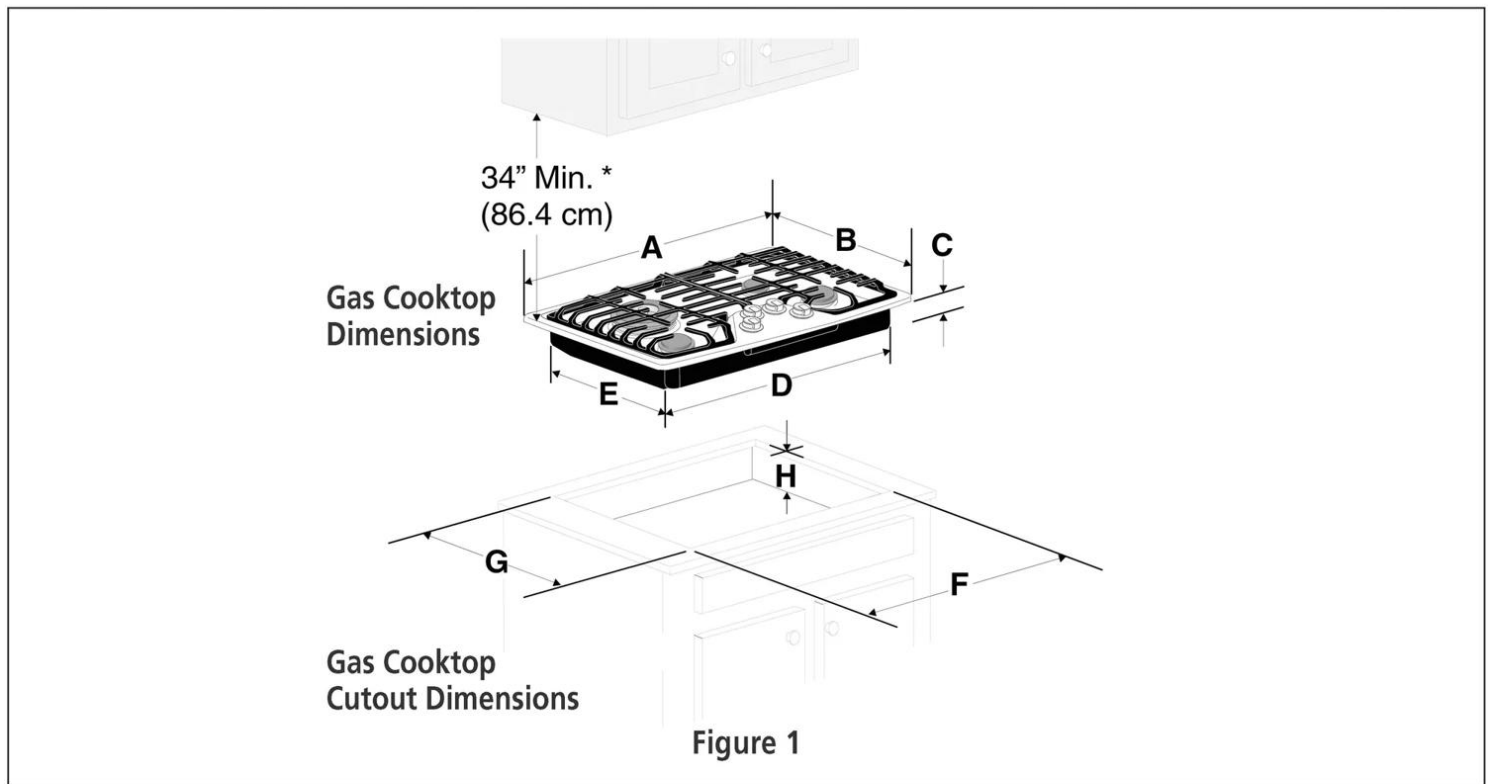

## Installation Diagram

PRODUCT DIMENSIONS					
MODEL	A. WIDTH	B. DEPTH	C. HEIGHT	D. BOX WIDTH	E. BOX DEPTH
30" Gas Cooktop	30" (76.2 cm)	21" (53.3 cm)	2 7/16" (6.2 cm)	27" (68.6 cm)	18 7/8" (47.9 cm)
36" Gas Cooktop	36" (91.4 cm)	21" (53.3 cm)	2 7/16" (6.2 cm)	33 5/8" (85.4 cm)	18 7/8" (47.9 cm)

CUTOUT DIMENSIONS					H. HEIGHT BELOW COOKTOP
MODEL	F. WIDTH		G. DEPTH		
	MINIMUM	MAXIMUM	MINIMUM	MAXIMUM	
30" Gas Cooktop	27 1/4 (69.2 cm)	29 5/16" (74.3 cm)	19" (48.3 cm)	20" (50.8 cm)	7.5" (19.0 cm)
36" Gas Cooktop	33 7/8" (86.0 cm)	35 5/8" (90.3 cm)	19" (48.3 cm)	20" (50.8 cm)	7.5" (19.0 cm)