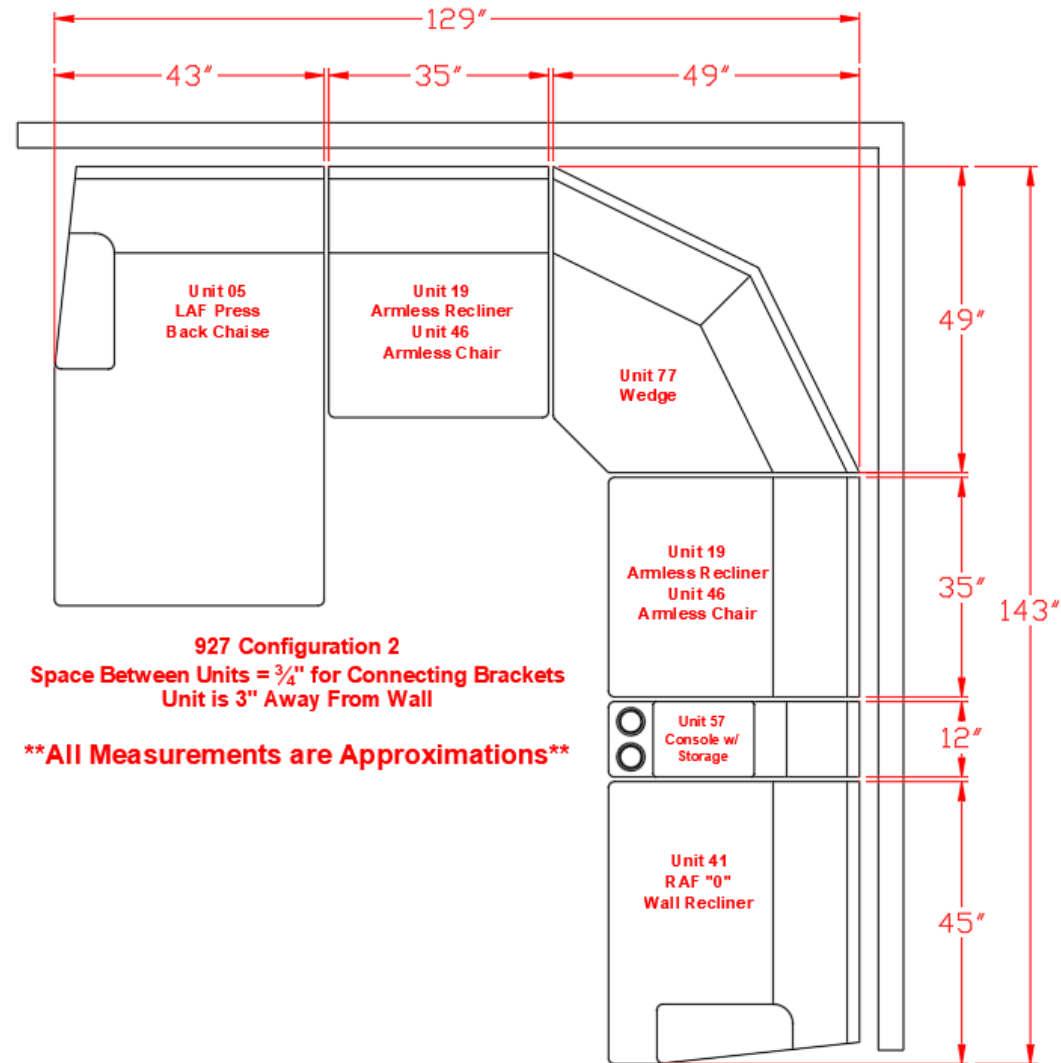

9270546

Call Out	Description
●	Blown Fiber
●	Cushion Chaise Pad - top Pad
●	Cushion Foam
●	KD Component
●	Cover

Signature
DESIGN
BY **ASHLEY**®

40

434

227

113

419

365

393

927 SECTIONAL DIMENSIONS 6 PIECE CONFIGURATION

927 Configuration 1
Space Between Units = $\frac{3}{4}$ " for Connecting Brackets
Unit is 3" Away From Wall

****All Measurements are Approximations****

927 SECTIONAL DIMENSIONS 6 PIECE CONFIGURATION

927 Configuration 2
Space Between Units = $\frac{3}{4}$ " for Connecting Brackets
Unit is 3" Away From Wall

****All Measurements are Approximations****

Signature
DESIGN
BY **ASHLEY**®