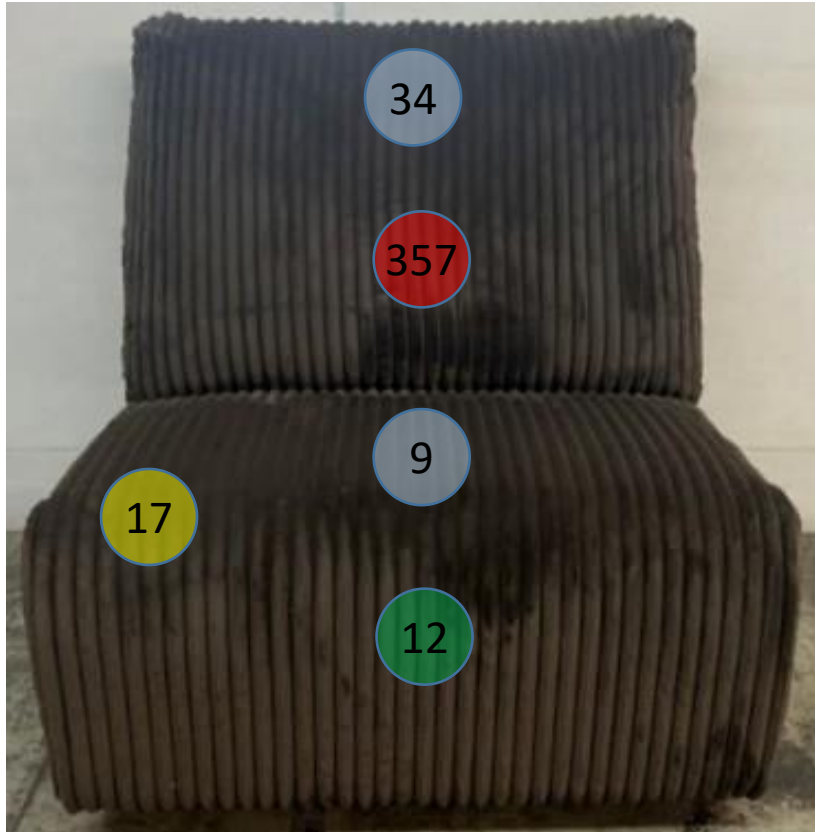

9270546

Call Out	Description
●	Blown Fiber
●	Cushion Chaise Pad - top Pad
●	Cushion Foam
●	KD Component
●	Cover

Signature
DESIGN
BY **ASHLEY**®

40

434

227

113

419

365

393

927 SECTIONAL DIMENSIONS 6 PIECE CONFIGURATION

927 Configuration 1
Space Between Units = $\frac{3}{4}$ " for Connecting Brackets
Unit is 3" Away From Wall

****All Measurements are Approximations****

927 SECTIONAL DIMENSIONS 6 PIECE CONFIGURATION

927 Configuration 2
Space Between Units = $\frac{3}{4}$ " for Connecting Brackets
Unit is 3" Away From Wall

****All Measurements are Approximations****

Signature
DESIGN
BY **ASHLEY**®