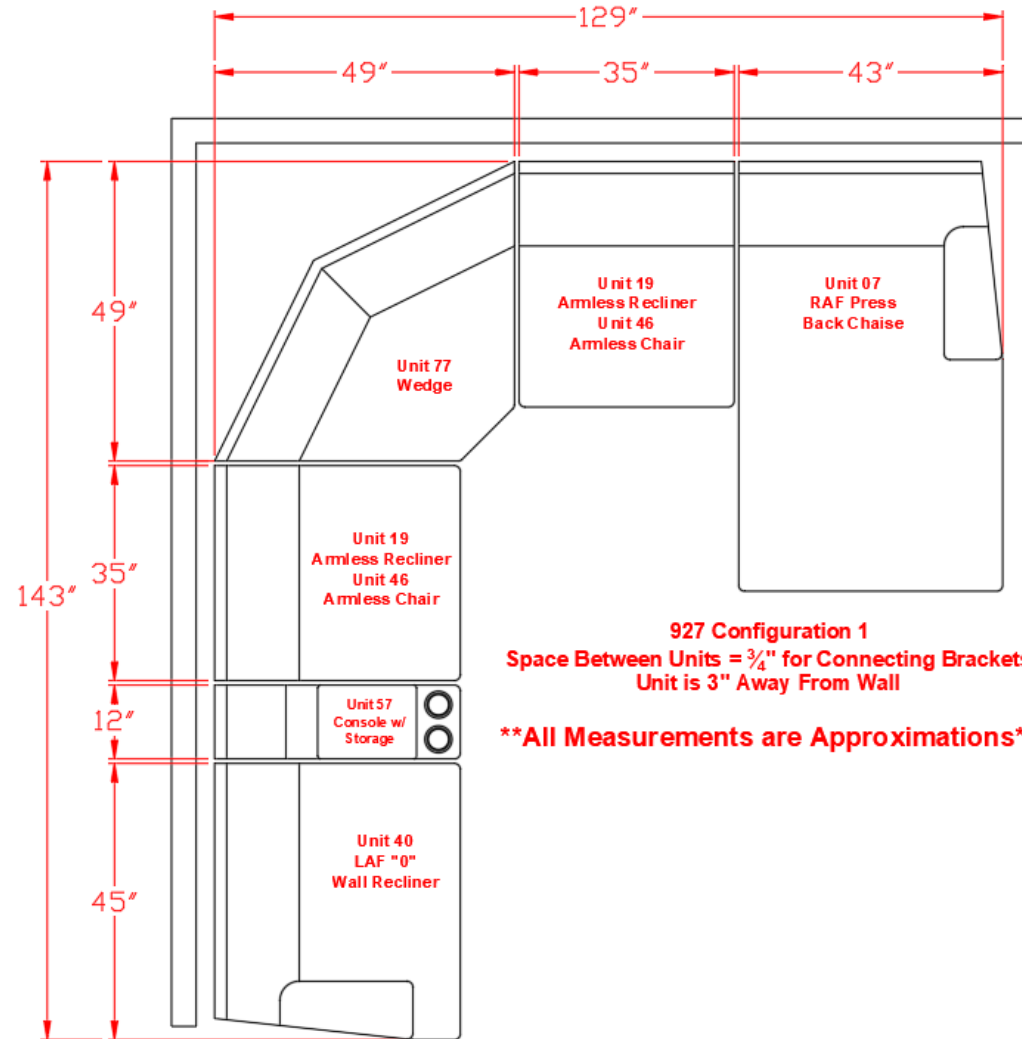

9270546

Call Out	Description
●	Blown Fiber
●	Cushion Chaise Pad - top Pad
●	Cushion Foam
●	KD Component
●	Cover

Signature
DESIGN
BY **ASHLEY**®

40

434

227

113

419

365

393

927 SECTIONAL DIMENSIONS 6 PIECE CONFIGURATION

927 Configuration 1
Space Between Units = $\frac{3}{4}$ " for Connecting Brackets
Unit is 3" Away From Wall

****All Measurements are Approximations****

927 SECTIONAL DIMENSIONS 6 PIECE CONFIGURATION

927 Configuration 2
Space Between Units = $\frac{3}{4}$ " for Connecting Brackets
Unit is 3" Away From Wall

****All Measurements are Approximations****

Signature
DESIGN
BY **ASHLEY**®