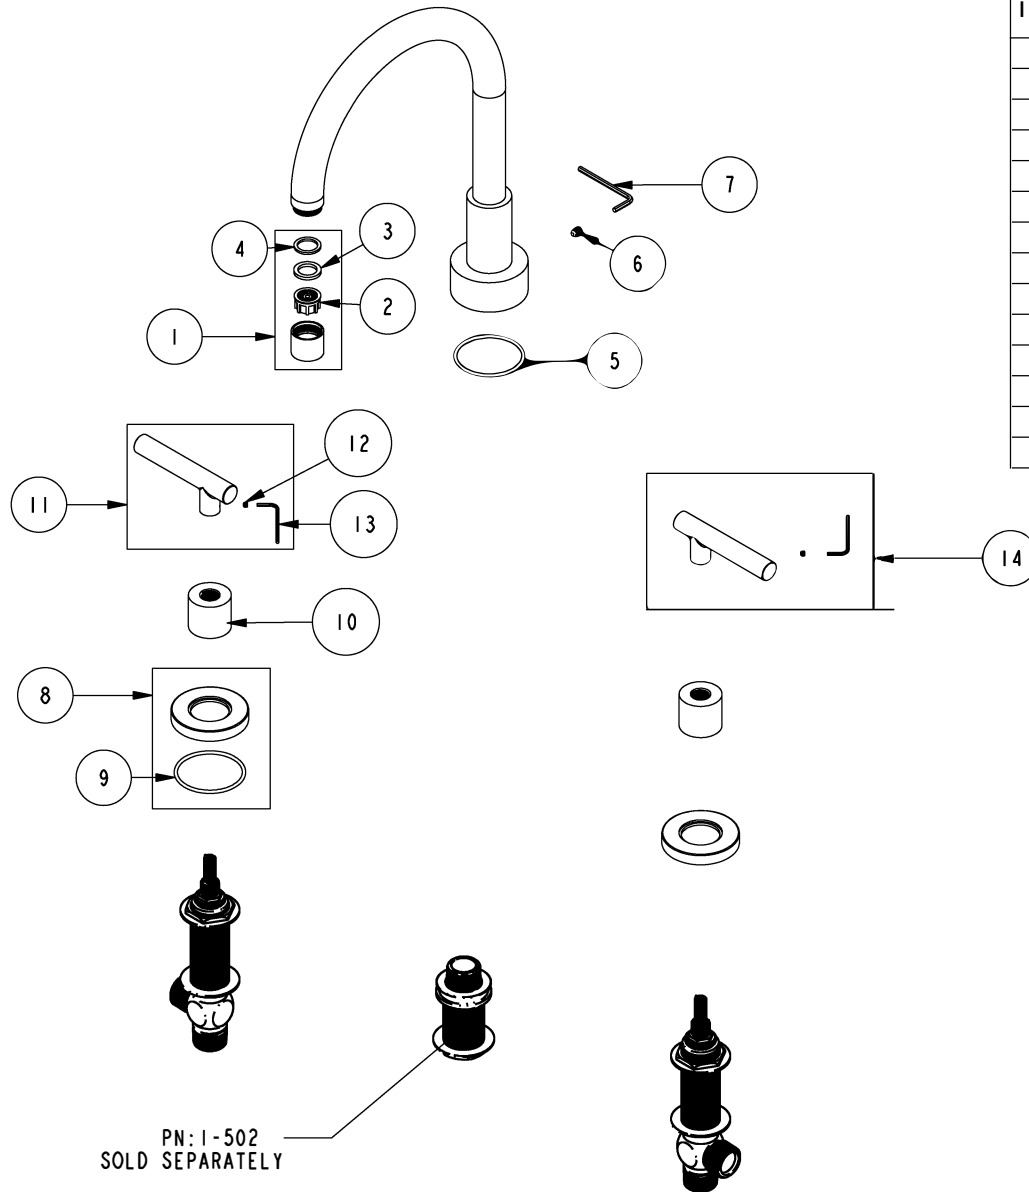

REPLACEMENT PARTS

ITEM	PT/ASSY	SPECIFY FINISH	DESCRIPTION
1	2-402	YES	STREAM STRAIGHTENER STD ASSY
2	91329		STREAM STRAIGHTENER STANDARD
3	91014		WSHR, .59 ID X .84 OD X .095 THK, FLT, RUBBER NSF 61
4	91040		WSHR, .590 ID X .825 OD X .072 THK, FLT, RUBBER NSF 61
5	91753		O-RING, # 2-136, EP, 50 DURO - GREY
6	92006		SCRW, 1/4-20 X 5-16 SKT HD CUP PT SS
7	92422		HEX KEY, 1/8" ALLOY STEEL
8	2-100	YES	ESCUTCHEON - ASSEMBLY
9	91753		O-RING, # 2-136, EP, 50 DURO - GREY
10	10620	YES	BONNET
11	2-111H	YES	TANK LEVER
12	92000		SCREW 8 - 32 X 1/8 SS
13	10192		HEX KEY TOOL, #8 5/64
14	2-111C	YES	HANDLE LEVER ASM, COLD

ROMAN TUB DECK TRIM
3-996L

REV F EN-5018 09/12/24

NEWPORT BRASS.

t: 949.417.5207 | www.newportbrass.com