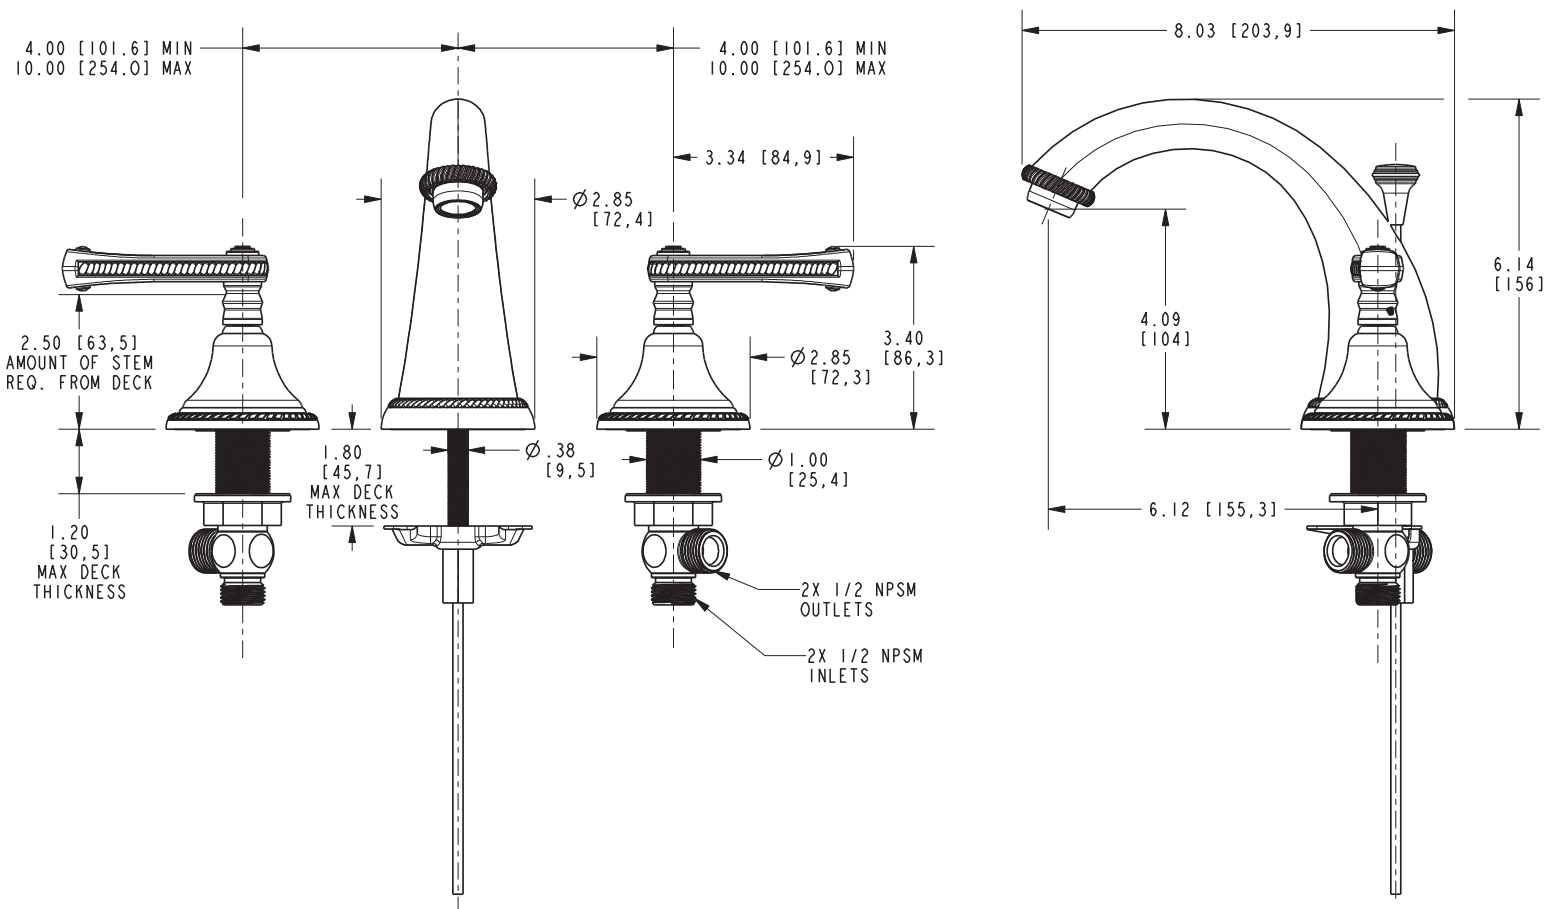

Features

- Solid brass construction
- Brass valve bodies
- Quarter-turn washerless ceramic disc valve cartridges
- Spout assembly with integral supply hoses
- Pop-up drain with tailpiece
- 4.09" (10.4 cm) spout height at outlet
- 6.12" (15.6 cm) spout reach (c-c)
- For 8" (20.3 cm) centers - Maximum 20" (50.8 cm)
- ADA Compliant
- 1.2 GPM (4.5 LPM) Max

Model	Description	Colors Finishes
1020	Widespread Lavatory Faucet	<input type="checkbox"/> 10B <input type="checkbox"/> 15 <input type="checkbox"/> 15S <input type="checkbox"/> 26 <input type="checkbox"/> Other

Product Specification Add "Color / Finish" suffix to Model number, below.

The two-handle Widespread Lavatory Faucet shall be made of solid brass construction. Faucet shall incorporate a spout assembly with integral supply hoses and feature brass valve bodies with quarter-turn washerless ceramic disc valve cartridges. Faucet shall have a 1.2 gallon (4.5 liter) per minute maximum flow rate. Product shall be for 8" (20.3 cm) centers - Maximum 20" (50.8 cm). Product shall incorporate a 4.09" (10.4 cm) spout height at outlet and a 6.12" (15.6 cm) spout reach (c-c). Faucet shall include a pop-up drain with tailpiece and incorporate ADA compliant traditional lever handles. Widespread Lavatory Faucet shall be Newport Brass Model 1020/____ .

1020

PRODUCT DIMENSIONS *(Units are in inches)*

Product Dimensions are provided for reference only. For specific product installation guidelines, please reference the Installation Instructions of the product being installed.