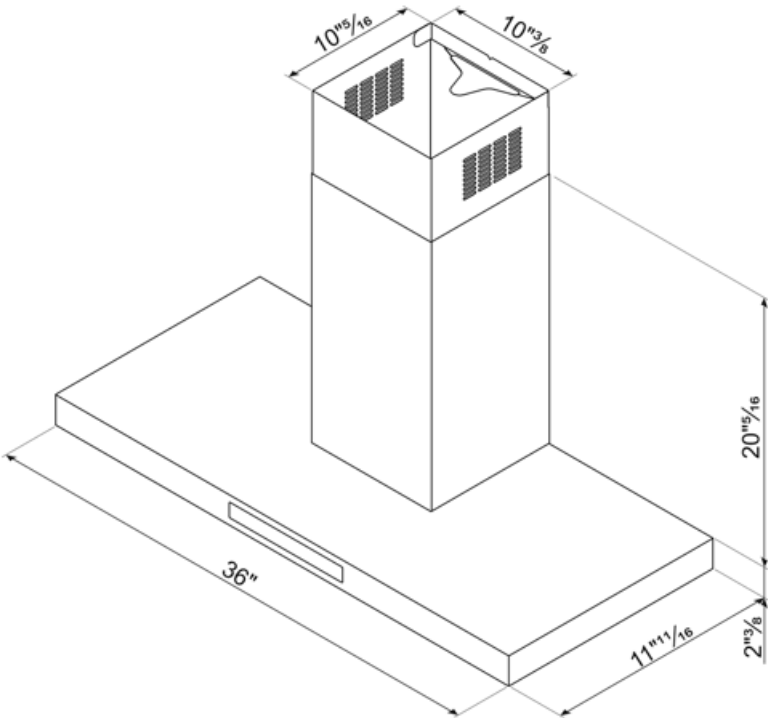

□	□

Accessories Included

Vent reduction   Yes

Performance / Energy Label

Annual consumption efficiency   54 kWh/year

Electrical Connection

Voltage	110-127 V	Power supply cable length	1500 "
Frequency (Hz)	60 Hz	Plug	(B) NEMA 5-15P

Also available

Available colors   Matt white, Matt Black