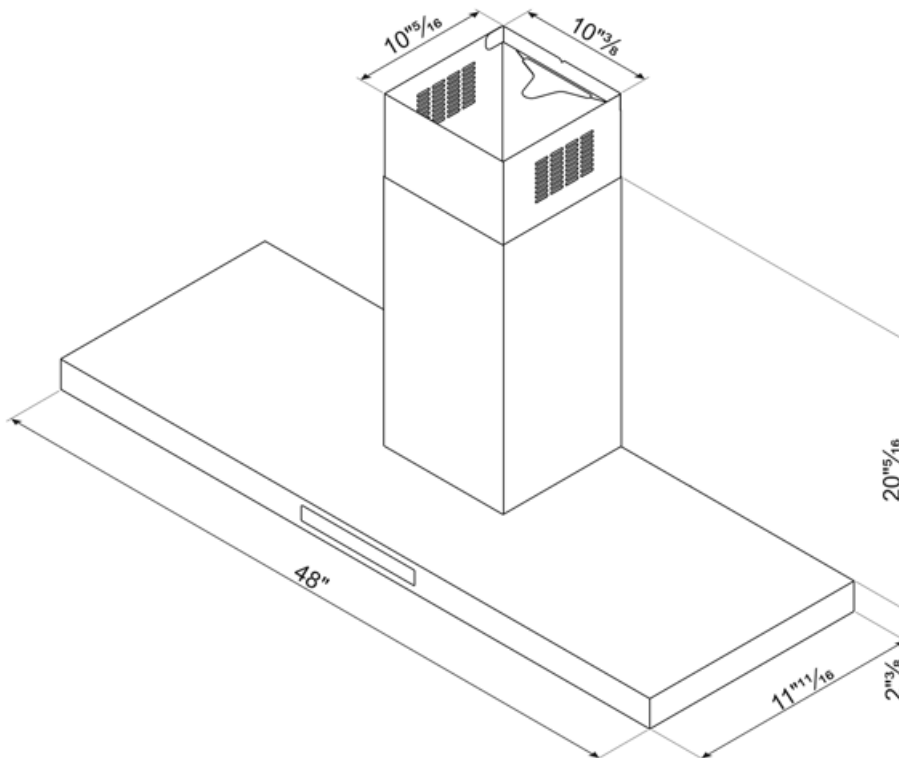

Technical Features

No. of lights	2	No. of filters	4
Lighting	LED	Anti-grease filters	Aluminum
Light power	1,3 W	Filter replacement indicator	Yes
Dimmable light	Yes	Vent outlet	5 7/8 "
Light color temperature scale (K)	3000 K	Minimum distance from gas cooktop	750 "
Maximum extraction capacity at free mode	553.5 CFM	Minimum distance from electric cooktop	650 "
Motor power	230 W	Non-return valve	Yes

Compatible Accessories

FLT6U

KITCEKBT

Chimney extension, dimensions 261,5 * 260 * 830 mm suitable for T-shape hood KBT* & KBCT*, max height 1380 mm Stainless Steel

Symbols glossary

- | | | | |
|--|---|---|---|
|  | 24h: When selected this function refreshes the air for c. 10 minutes every hour over a 24 hour period, at minimum speed and an imperceptible noise level. |  | Filters: Model has filters to help remove grease from the steam emanating from the pans during cooking. |
|  | Switch off automatically: A special setting, to run after the end of cooking for a pre-set time and then switch off automatically. |  | Warning light(s): to advise when filters need changing. |
|  | Lights: All cooker hoods feature lights to illuminate the cooking area or add to the ambience of the kitchen. |  | Intensive/turbo setting: when extra fast extraction is required. |
|  | ... | | |