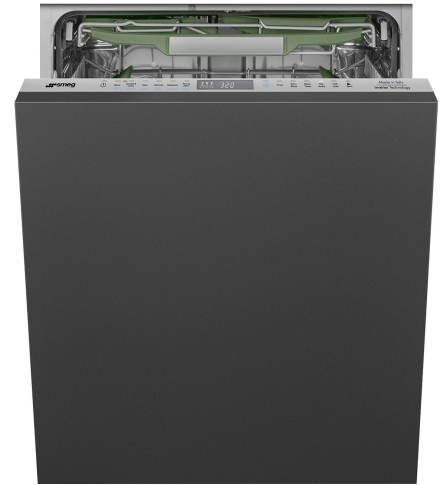

DW8630

Product family	Dishwashers
Commercial height	86 cm
Installation	Fully-integrated built-in
N° baskets	3, FlexiDuo
Engine	Inverter
EAN code	8017709355258

Programs

Number of programs	12+2	Auto	Yes
Washing temperatures	38, 45, 50, 55, 65, 70, 75 °F	Rinse	Yes
Express 27'	Yes	Crystal & China	Yes
Mix	Yes	Eco express	Yes
Self Clean	Yes	Pots & Pans	Yes
Sterilize	Yes	Trays	Yes
Delicates	Yes		

Options

Dry Assist option	Yes	Intensive washing zone option	
Delay start	Up to 24 hours	Special programs option	Yes
FlexiZone half-load option	Yes	Clean&Shine option	Yes

Baskets

Basket color	Gray	Lower basket accessories	MultiLoad, ProFlex Holder, WinePro
Upper basket	3 foldable racks	Lower basket with anti-drip inserts	Yes
Upper basket height adjustment	On 3 levels	Largest loadable dish in lower basket	35,0 inches

Toekick Kit in White colour with adjustable height and deepness. Can be installed over all the fully integrated and underbench models with variable fulcrum or flexifit hinges.

KITPL60N

Toekick Kit in Black colour with adjustable height and deepness. Can be installed over all the fully integrated and underbench models with variable fulcrum or flexifit hinges.

KITPL60X

Toekick Kit in Stainless Steel with adjustable height and deepness. Can be fitted over all the fully integrated and underbench models with variable fulcrum or flexifit hinges.

KITPLV2

Kit extension for dishwasher and washing machine: lenght mt. 2